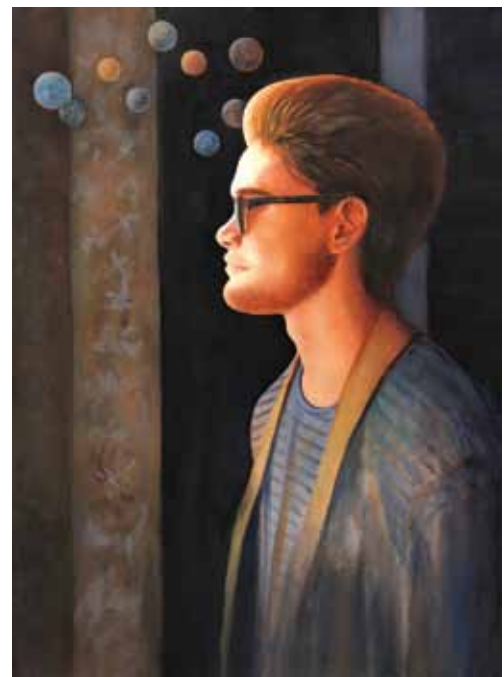

Karen Norman, BWS, PVW - Silver Spring, MD
Worlds / 21x29 / (MW) / $2,600